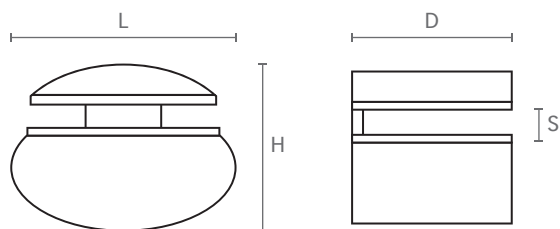

ART. **RM02**

design: Studio Mital

Reggimensola regolabile in zama pressofusa,
completa di vite e tassello mod. B*.

Die-cast zamac adjustable shelf support,
with screw and plug mod. B* included.

Misure / Sizes

Finiture / Finishes

Cromo
Chrome

Econichel
Econickel

Nichel satinato
Satined nickel

ART.	L	H	D	S
RM02B	35	26	25	6/10