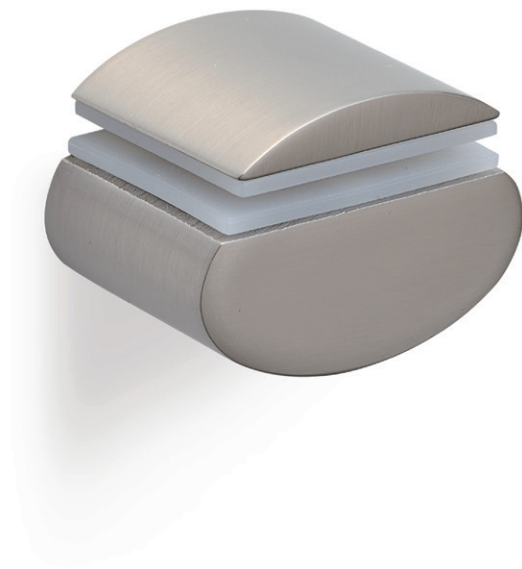

ART. **RM02**

design: Studio Mital

Reggimensola regolabile in zama pressofusa,
completa di vite e tassello mod. B*.

Die-cast zamac adjustable shelf support,
with screw and plug mod. B* included.

Misure / Sizes

Finiture / Finishes

Cromo
Chrome

Econichel
Econickel

Nichel satinato
Satined nickel

ART.	L	H	D	S
RM02B	35	26	25	6/10