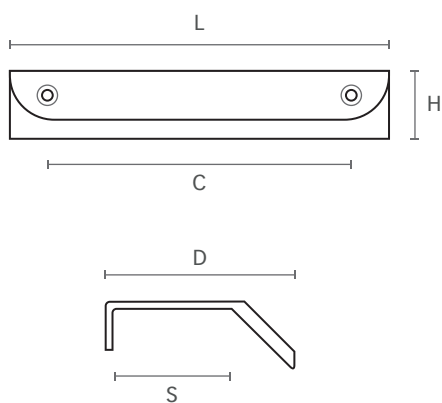

ART. **3601**

design: Rigo

Maniglia in zama pressofusa, completa di viti 3,5 x 15.

Die-cast zamac handle, with 3,5 x 15 screws included.

Misure / Sizes

ART.	L	C	H	D	S
3601	120	96	22	44	22

Finiture / Finishes