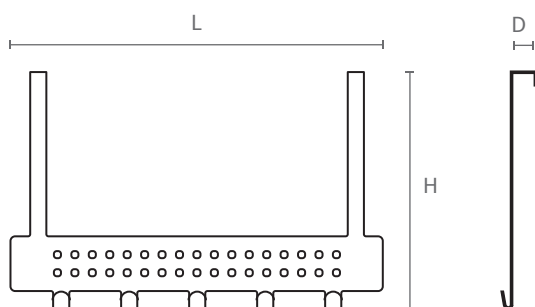

ART. **TA30**

design: Studio Mital

Portabito in acciaio per porta.

Steel coathanger for door.

Misure / Sizes

Finiture / Finishes

Cromo
Chrome

ART.	L	H	D
TA330	330	205	22