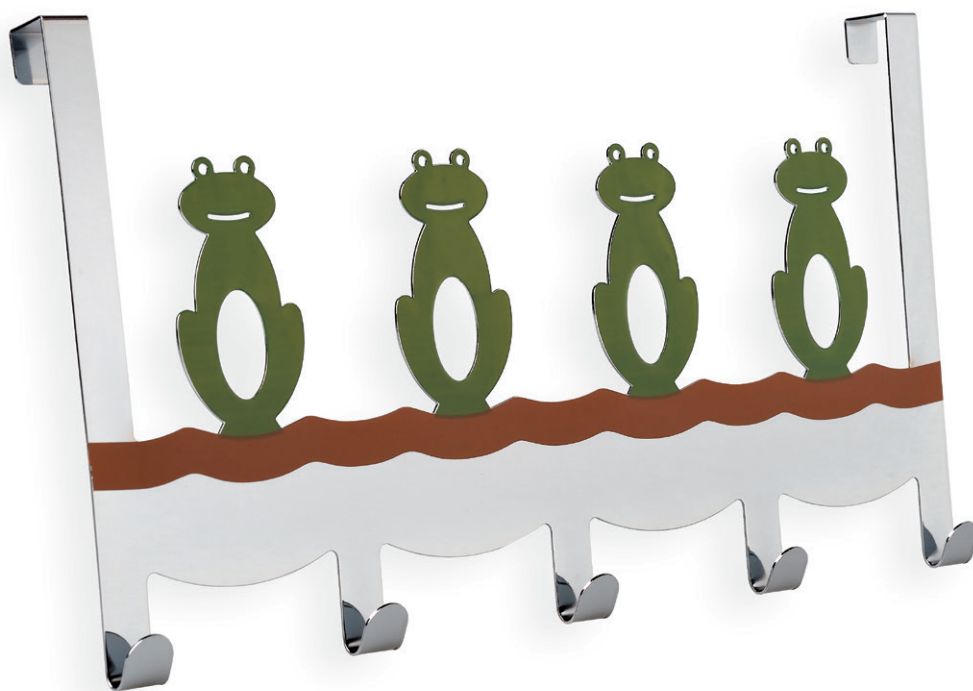

ART. **TA25**

design: Studio Mital

Portabito in acciaio per porta.

Steel coathanger for door.

Misure / Sizes

Finiture / Finishes

Cromo
Chrome

ART.	L	H	D
TA25	380	210	22