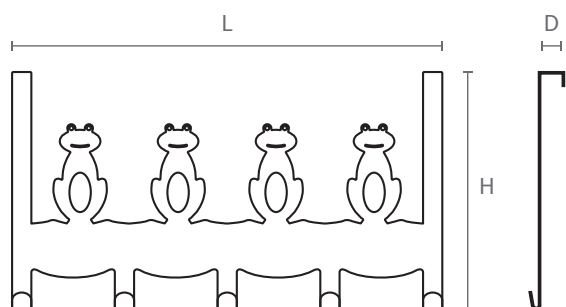

ART. **TA25**

design: Studio Mital

Portabito in acciaio per porta.

Steel coathanger for door.

Misure / Sizes

Finiture / Finishes

Cromo
Chrome

ART.	L	H	D
TA25	380	210	22