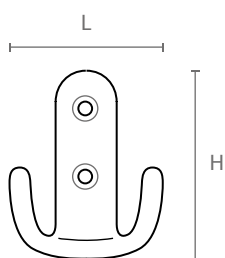

ART. **4123**

design: Studio Mital

Gancio in zama pressofusa, completo di viti e tasselli.

Die-cast zamac hook, with screws and plugs included.

Misure / Sizes

ART.	L	H	D
4123	40	49	26

Finiture / Finishes

Bianco
White