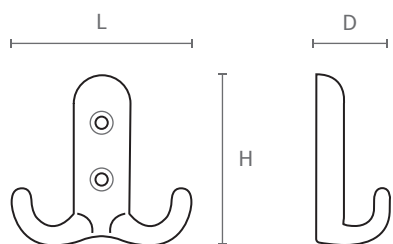

ART. **4080**

design: Studio Mital

Gancio in zama pressofusa, completo di viti e tasselli.

Die-cast zamac hook, with screws and plugs included.

Misure / Sizes

ART.	L	H	D
330	45	45	18

Finiture / Finishes

Bianco
White