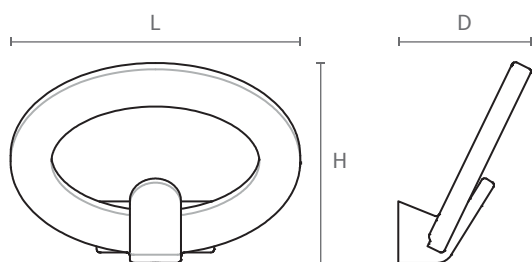

ART. **1410**

design: Rigo

Portabito in zama pressofusa,  
con kit di fissaggio a scomparsa.

Die-cast zamac coat hanger,  
with invisible hooking system included.

Misure / Sizes

Finiture / Finishes

Antracite  
Anthracite

Cromo  
Chrome

Cromo satinato  
Satinated chrome

ART.	L	H	D
1410	85	58	39